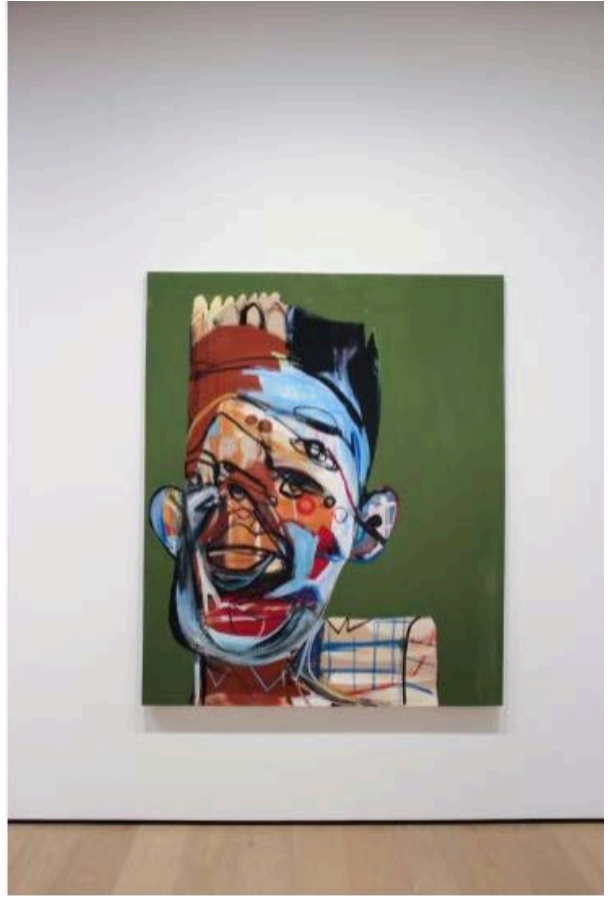

ALMINE RECH