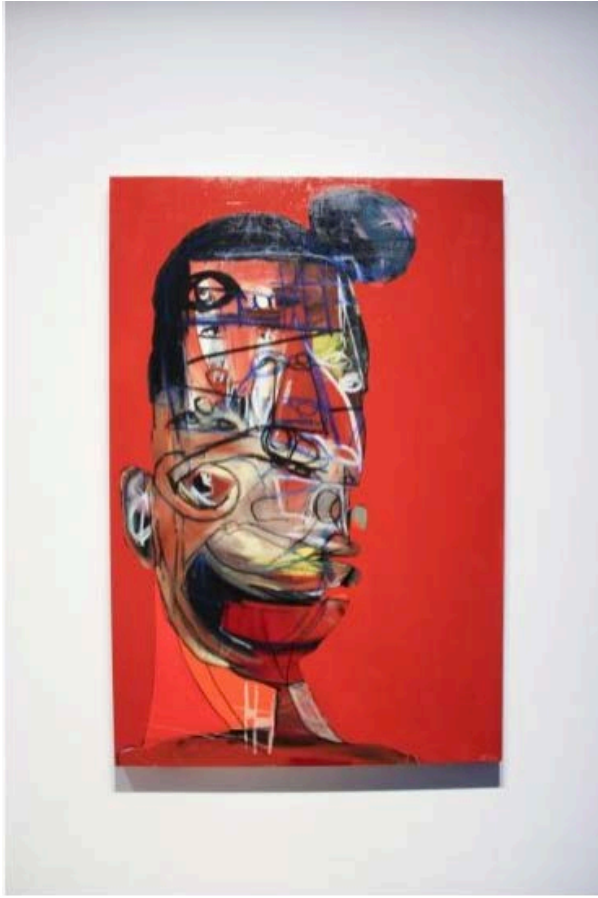

ALMINE RECH